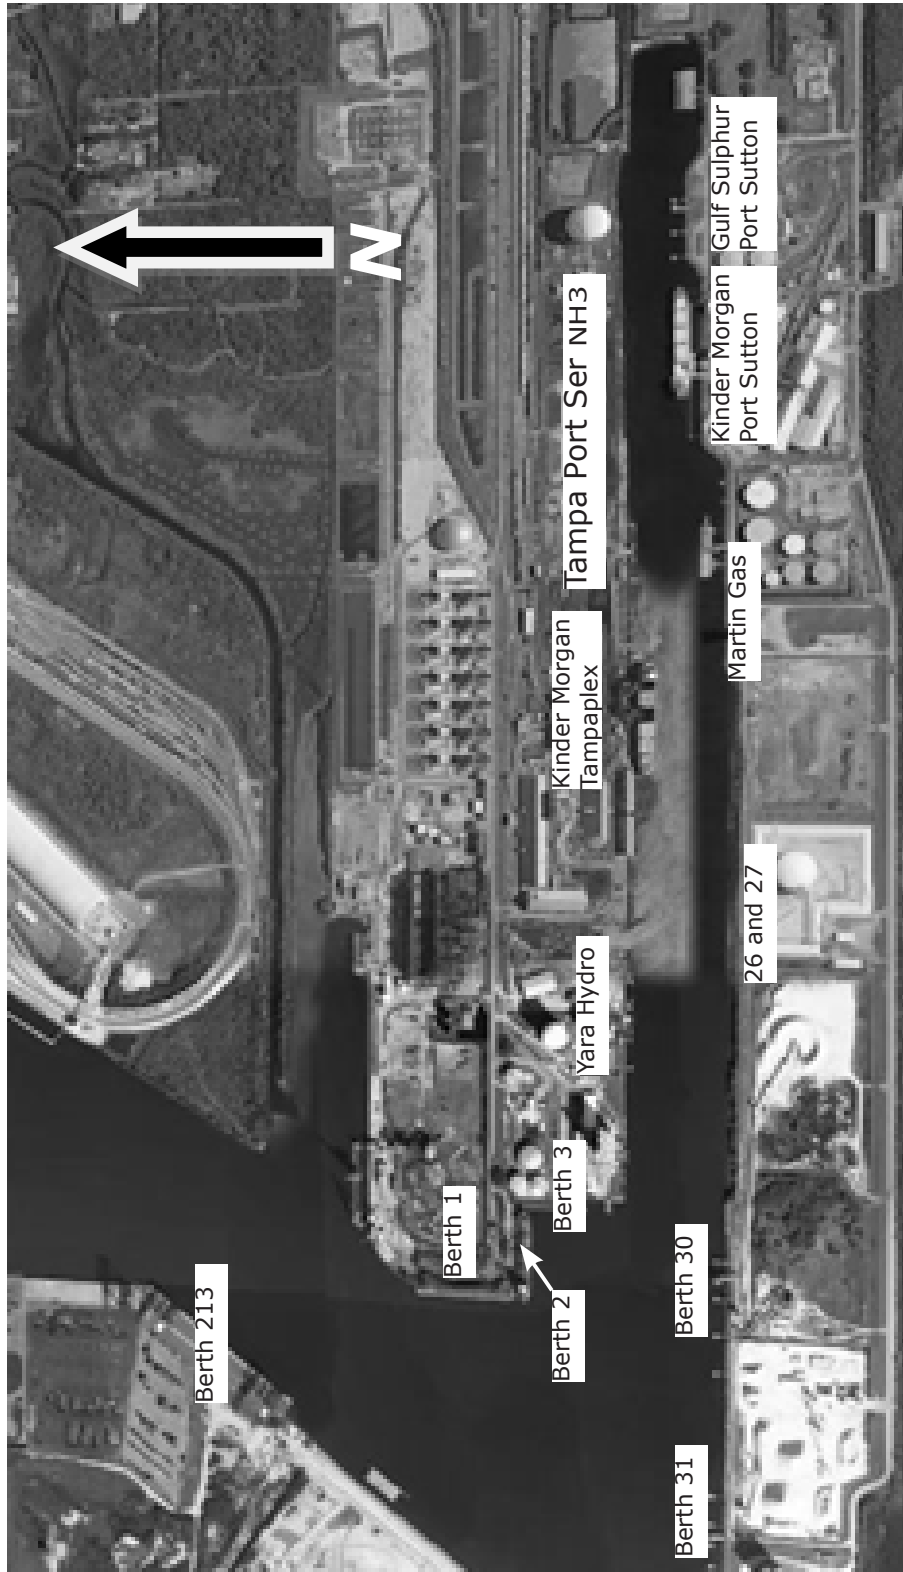

Port Maps

Port Sutton - Lower East Bay

Port Maps

East Bay, Hillsborough D-Cut and Southern Sparkman Channel

Port Maps

Northern Sparkman Channel, Ybor Turning Basing and Ybor Channel

Port Maps

East Tampa

Port Maps

Big Bend / Port Redwing

Old Port Tampa

Port Maps

Port Manatee

Tampa Ship Repair Drydocks and Berths

Tampa Ship Repair Drydock Dimensions			
Drydock	Length	Width	Depth of Water
1	548'	79'	17'-00"
2	900'	150'	21'-01"
3	740'	110'	23'-09"
4	740'	124'	23'-08"

Refer to Tampa Bay Pilot handling guidelines for berthing/dry-docking at Tampa Ship Repair.

Port Maps

Bayboro

Port Maps

Rattlesnake