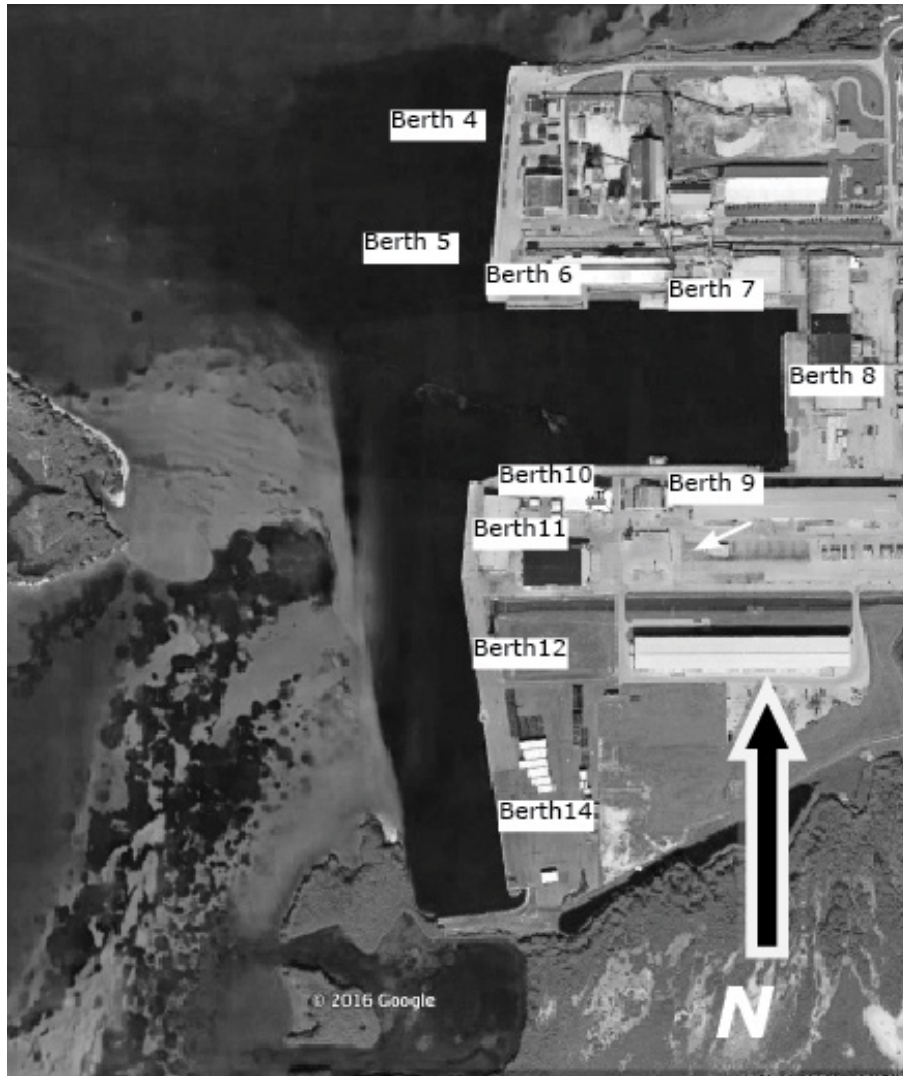

Port Maps

Port Sutton - Lower East Bay

Port Maps

East Bay, Hillsborough D-Cut and Southern Sparkman Channel

Port Maps

Northern Sparkman Channel, Ybor Turning Basing and Ybor Channel

Port Maps

East Tampa

Port Maps

Big Bend / Port Redwing

Old Port Tampa

Port Maps

Port Manatee

Tampa Ship Repair Drydocks and Berths

Tampa Ship Repair Drydock Dimensions			
Drydock	Length	Width	Depth of Water
1	548'	79'	17'-00"
2	900'	150'	21'-01"
3	740'	110'	23'-09"
4	740'	124'	23'-08"

Refer to Tampa Bay Pilot handling guidelines for berthing/dry-docking at Tampa Ship Repair.

Port Maps

Bayboro

Port Maps

Rattlesnake