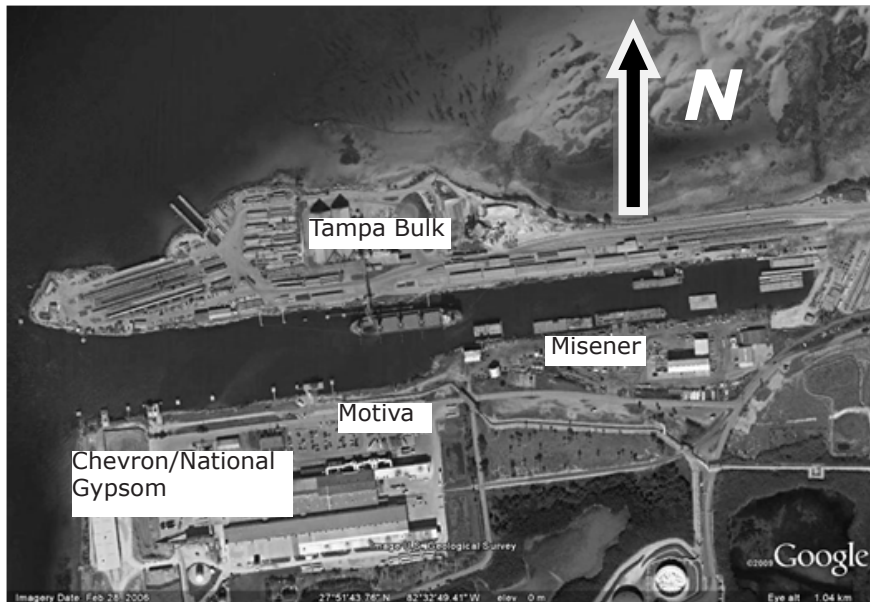

Port Maps

Port Sutton - Lower East Bay

Port Maps

East Bay, Hillsborough D-Cut and Southern Sparkman Channel

Port Maps

Northern Sparkman Channel, Ybor Turning Basing and Ybor Channel

Port Maps

East Tampa

Port Maps

Big Bend / Port Redwing

Old Port Tampa

Port Maps

Port Manatee

Tampa Ship Repair Drydocks and Berths

Tampa Ship Repair Drydock Dimensions			
Drydock	Length	Width	Depth of Water
1	548'	79'	17'-00"
2	900'	150'	21'-01"
3	740'	110'	23'-09"
4	740'	124'	23'-08"

Refer to Tampa Bay Pilot handling guidelines for berthing/dry-docking at Tampa Ship Repair.

Port Maps

Bayboro

Port Maps

Rattlesnake