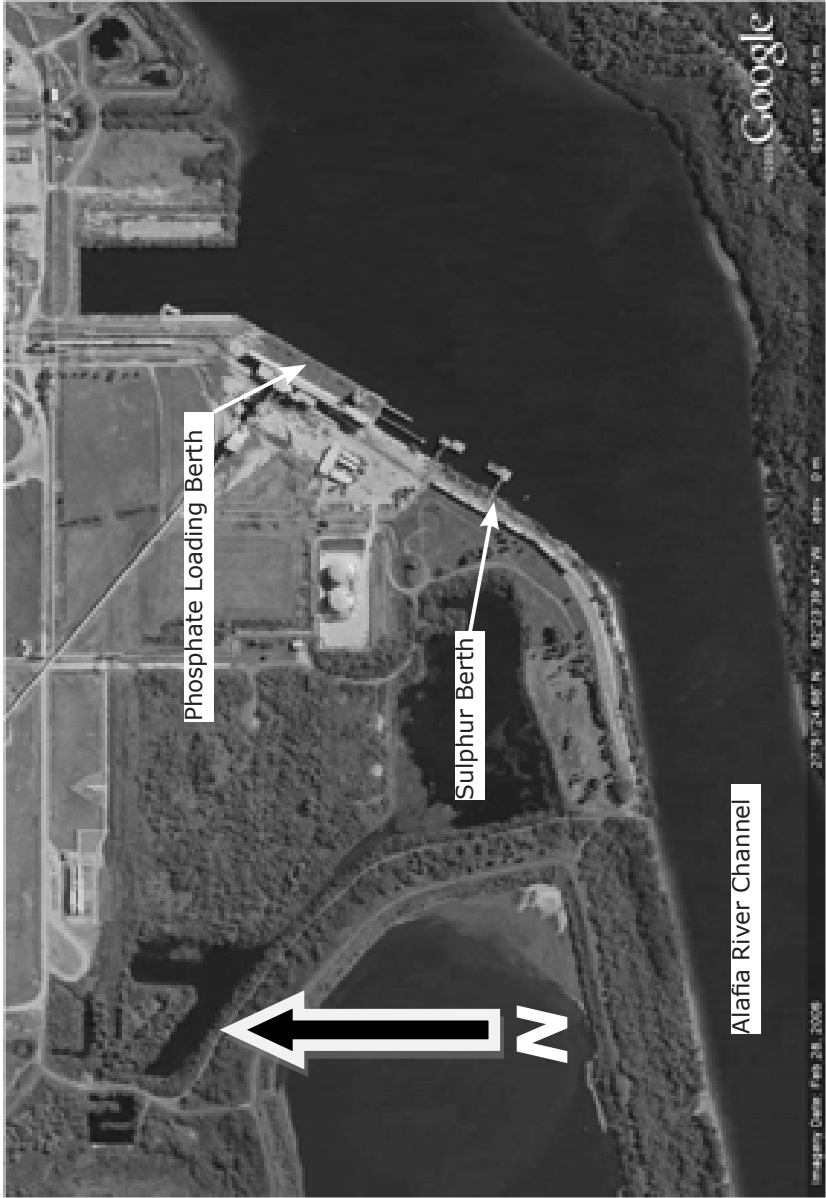

Port Maps

Port Sutton - Lower East Bay

Port Maps

East Bay, Hillsborough D-Cut and Southern Sparkman Channel

Port Maps

Northern Sparkman Channel, Ybor Turning Basing and Ybor Channel

Port Maps

East Tampa

Port Maps

Big Bend / Port Redwing

Old Port Tampa

Port Maps

Port Manatee

Tampa Ship Repair Drydocks and Berths

Tampa Ship Repair Drydock Dimensions			
Drydock	Length	Width	Depth of Water
1	548'	79'	17'-00"
2	900'	150'	21'-01"
3	740'	110'	23'-09"
4	740'	124'	23'-08"

Refer to Tampa Bay Pilot handling guidelines for berthing/dry-docking at Tampa Ship Repair.

Port Maps

Bayboro

Port Maps

Rattlesnake