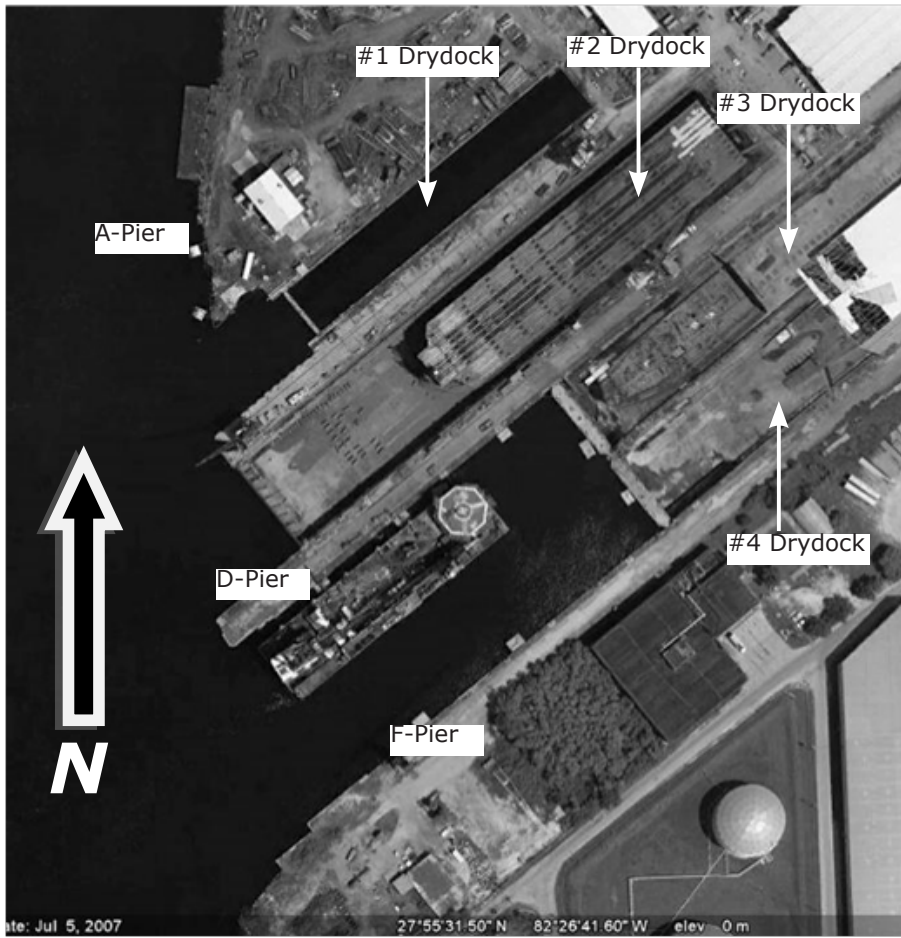

Port Maps

Port Sutton - Lower East Bay

Port Maps

East Bay, Hillsborough D-Cut and Southern Sparkman Channel

Port Maps

Northern Sparkman Channel, Ybor Turning Basing and Ybor Channel

Port Maps

East Tampa

Port Maps

Big Bend / Port Redwing

Old Port Tampa

Port Maps

Port Manatee

Tampa Ship Repair Drydocks and Berths

Tampa Ship Repair Drydock Dimensions			
Drydock	Length	Width	Depth of Water
1	548'	79'	17'-00"
2	900'	150'	21'-01"
3	740'	110'	23'-09"
4	740'	124'	23'-08"

Refer to Tampa Bay Pilot handling guidelines for berthing/dry-docking at Tampa Ship Repair.

Port Maps

Bayboro

Port Maps

Rattlesnake