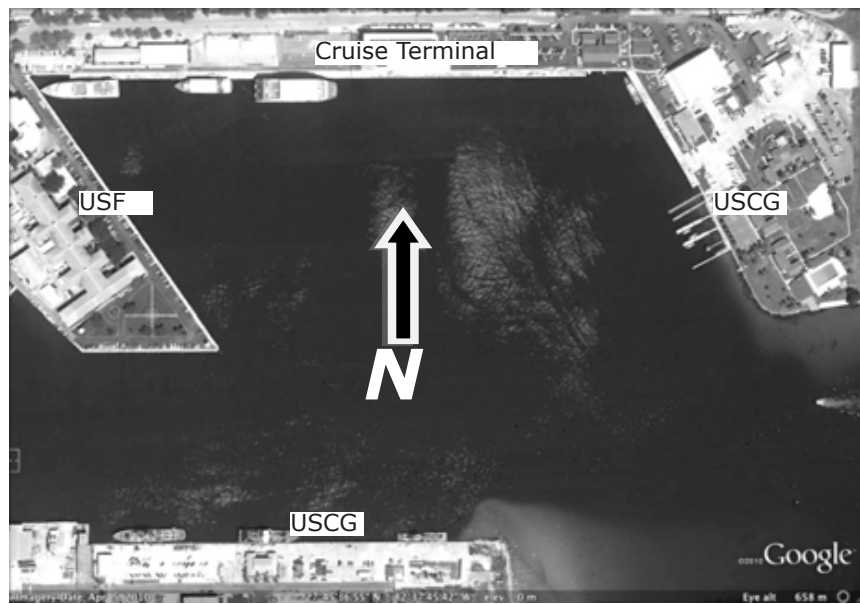

Port Maps

Port Sutton - Lower East Bay

Port Maps

East Bay, Hillsborough D-Cut and Southern Sparkman Channel

Port Maps

Northern Sparkman Channel, Ybor Turning Basing and Ybor Channel

Port Maps

East Tampa

Port Maps

Big Bend / Port Redwing

Old Port Tampa

Port Maps

Port Manatee

Tampa Ship Repair Drydocks and Berths

Tampa Ship Repair Drydock Dimensions			
Drydock	Length	Width	Depth of Water
1	548'	79'	17'-00"
2	900'	150'	21'-01"
3	740'	110'	23'-09"
4	740'	124'	23'-08"

Refer to Tampa Bay Pilot handling guidelines for berthing/dry-docking at Tampa Ship Repair.

Port Maps

Bayboro

Port Maps

Rattlesnake