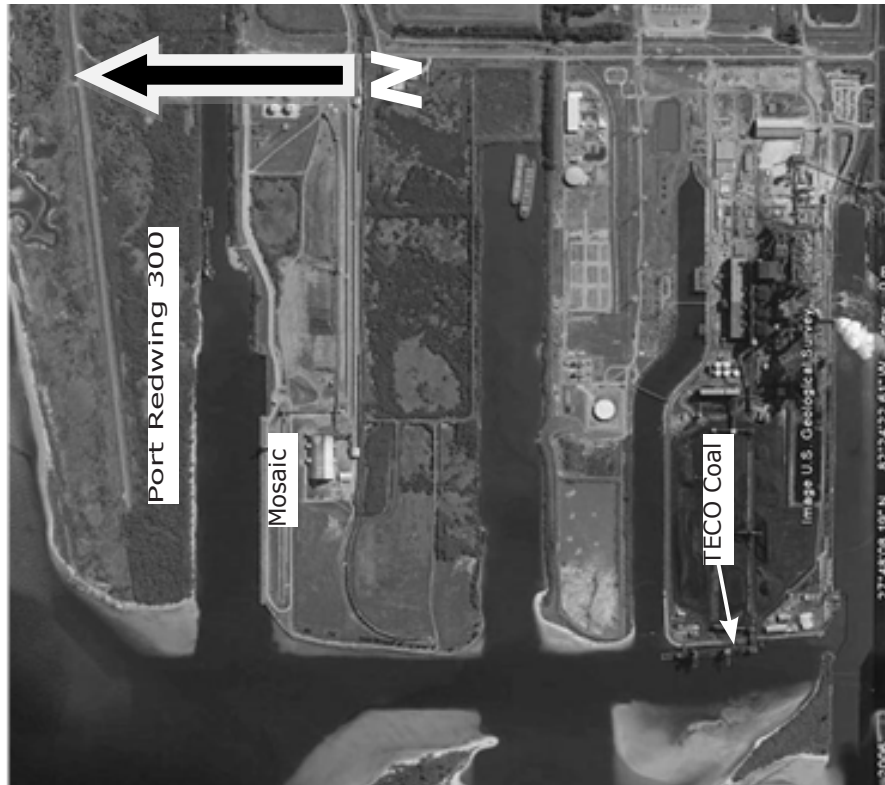

Port Maps

Port Sutton - Lower East Bay

Port Maps

East Bay, Hillsborough D-Cut and Southern Sparkman Channel

Port Maps

Northern Sparkman Channel, Ybor Turning Basing and Ybor Channel

Port Maps

East Tampa

Port Maps

Big Bend / Port Redwing

Old Port Tampa

Port Maps

Port Manatee

Tampa Ship Repair Drydocks and Berths

Tampa Ship Repair Drydock Dimensions			
Drydock	Length	Width	Depth of Water
1	548'	79'	17'-00"
2	900'	150'	21'-01"
3	740'	110'	23'-09"
4	740'	124'	23'-08"

Refer to Tampa Bay Pilot handling guidelines for berthing/dry-docking at Tampa Ship Repair.

Port Maps

Bayboro

Port Maps

Rattlesnake